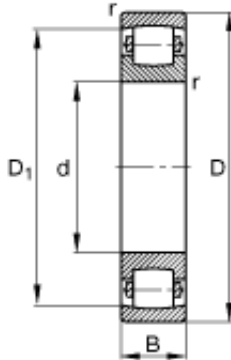

### 25 mm x 62 mm x 17 mm FAG 20305-TVP Spherical Rodamientos de rodillos

Bearing No. 20305-TVP

Size	25x62x17 mm
Bore Diameter	25 mm
Outer Diameter	62 mm
Width	17 mm
d	25 mm
D	62 mm
B	17 mm
$D_1$	51,9 mm
$D_{a \max}$	55 mm
$d_{a \min}$	32 mm
$r_{a \max}$	1 mm
$r_{\min}$	1,1 mm
m	0,243 kg / Weight
$C_r$	36000 N / Dynamic load rating (radial)
$C_{0r}$	34500 N / Static load rating (radial)
$n_G$	9800 1/min / Limiting speed
$C_{ur}$	3000 N / Fatigue limit load, radial

20305-TVP Bearing 2D drawings and 3D CAD models